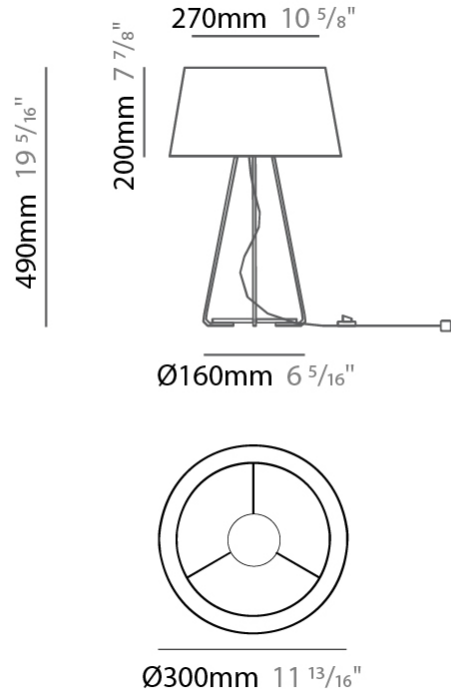

DRUM PORTABLE

D114008-

base number _____
Finish _____
Options _____

1. To build a product code in our configurator select the specify button on the base model # product page
2. To build a manual product code on this datasheet choose from the options listed below in blue font and add the suffix to the base model #

GENERAL

Series: Drum _____
Brand: Ole _____
Division: Design _____
Mounting Type: Portable _____
Mounting Location: Table _____
Subcategory: Ambient _____

PHYSICAL

Shape: Drum _____
Diameter (mm): 300 _____
Diameter (in): 11 ¹³/₁₆ _____
Height (mm): 490 _____
Height (in): 19 ⁵/₁₆ _____
Light Distribution: Direct / Indirect _____
Weight (kg): 1.7 _____
Weight (lbs): 3.7 _____
Diffuser: Cord Shade - Beige / Black / Blue / Brown / Dark Green / Green / Gray / Lithium / Maroon / Marsala / Red / Silver / Stone / White _____
Fixture Finish: [GWT](#) _____
Fixture Material: Fabric Cord / Metal _____

ELECTRICAL

Number of Lamps: 1 _____
Lamp Type: LED Retrofit _____
Lamp Shape: A19 _____
Bulb Included: Bulb Not Included _____
Max. Wattage Per Lamp (W): 15 _____
Lamp Base: E26 _____
Input Voltage (V): 120 _____
Upon Request: 277Vac / GU24 _____

LED

OPTICAL

RATINGS AND CERTIFICATIONS

Certified By: Certified for North American Standards _____
IP rating: IP20 _____